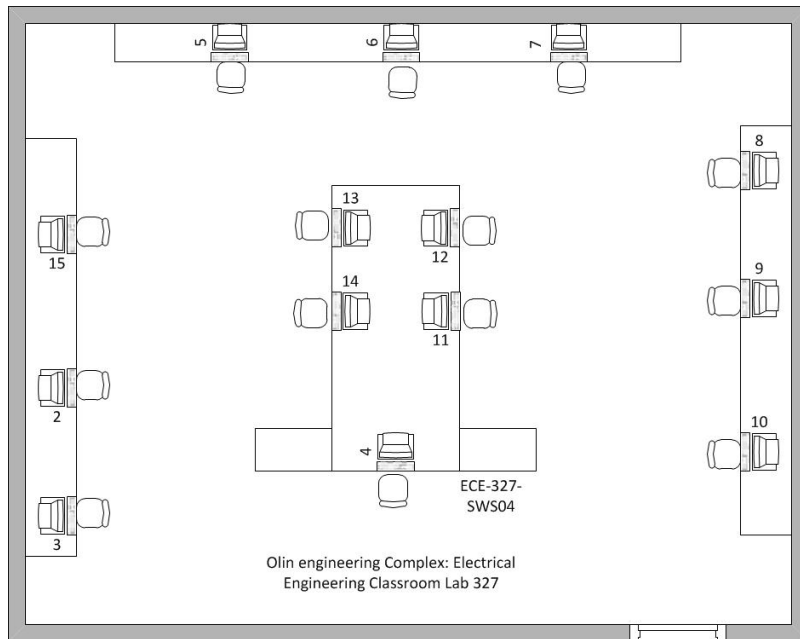

Computer Labs

Olin Engineering Complex 327

Olin Engineering Complex: Classroom Lab 327

Software Titles:

Computer Labs

*This room is supported by Lab Support Services, Information Technology. Support requests can be forwarded to the Technology Support Center for processing by visiting their homepage at <http://www.it.fit.edu>.