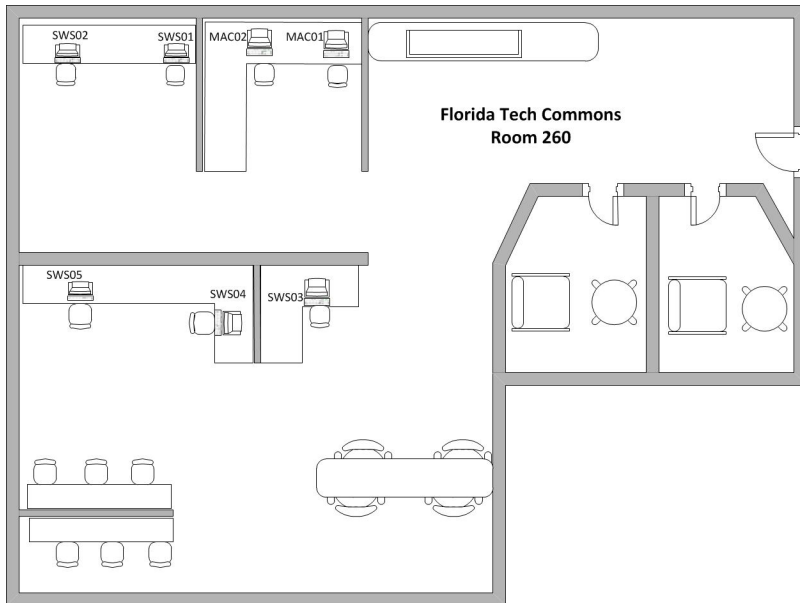

Computer Labs

Florida Tech Commons 260

Florida Tech Commons 260-Graduate Student Work Area

Software List

Computer Labs

Support requests can be forwarded to the Technology Support Center for processing by visiting their homepage at <http://www.it.fit.edu>