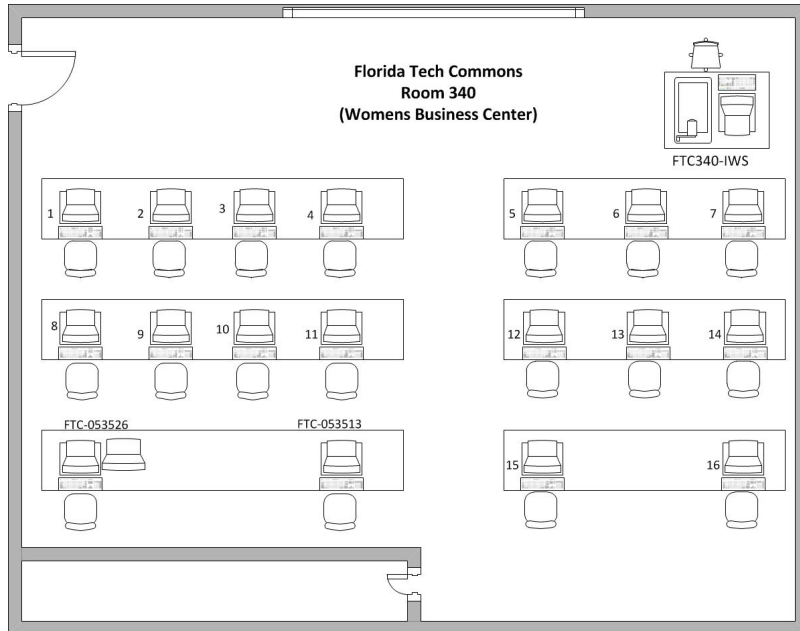

Computer Labs

Florida Tech Commons 340

Florida Tech Commons Classroom 340

Computer Labs

Software List

Support requests can be forwarded to the Technology Support Center for processing by visiting their homepage at <http://www.it.fit.edu>