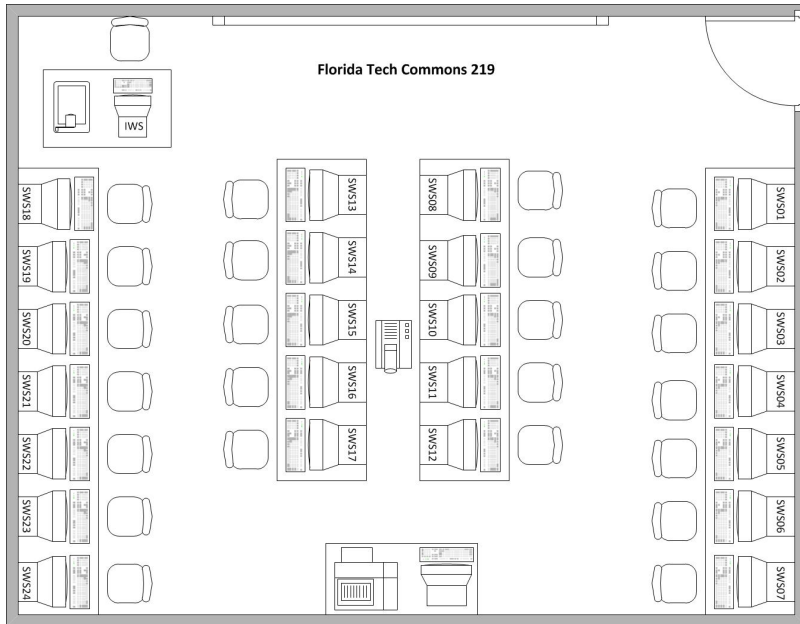

Computer Labs

Florida Tech Commons 219

Florida Tech Commons Classroom Lab

Software:

[Standard Software](#)

Room Specific Software

Computer Labs

Support requests can be forwarded to the Technology Support Center for processing by visiting their homepage at <http://www.it.fit.edu>